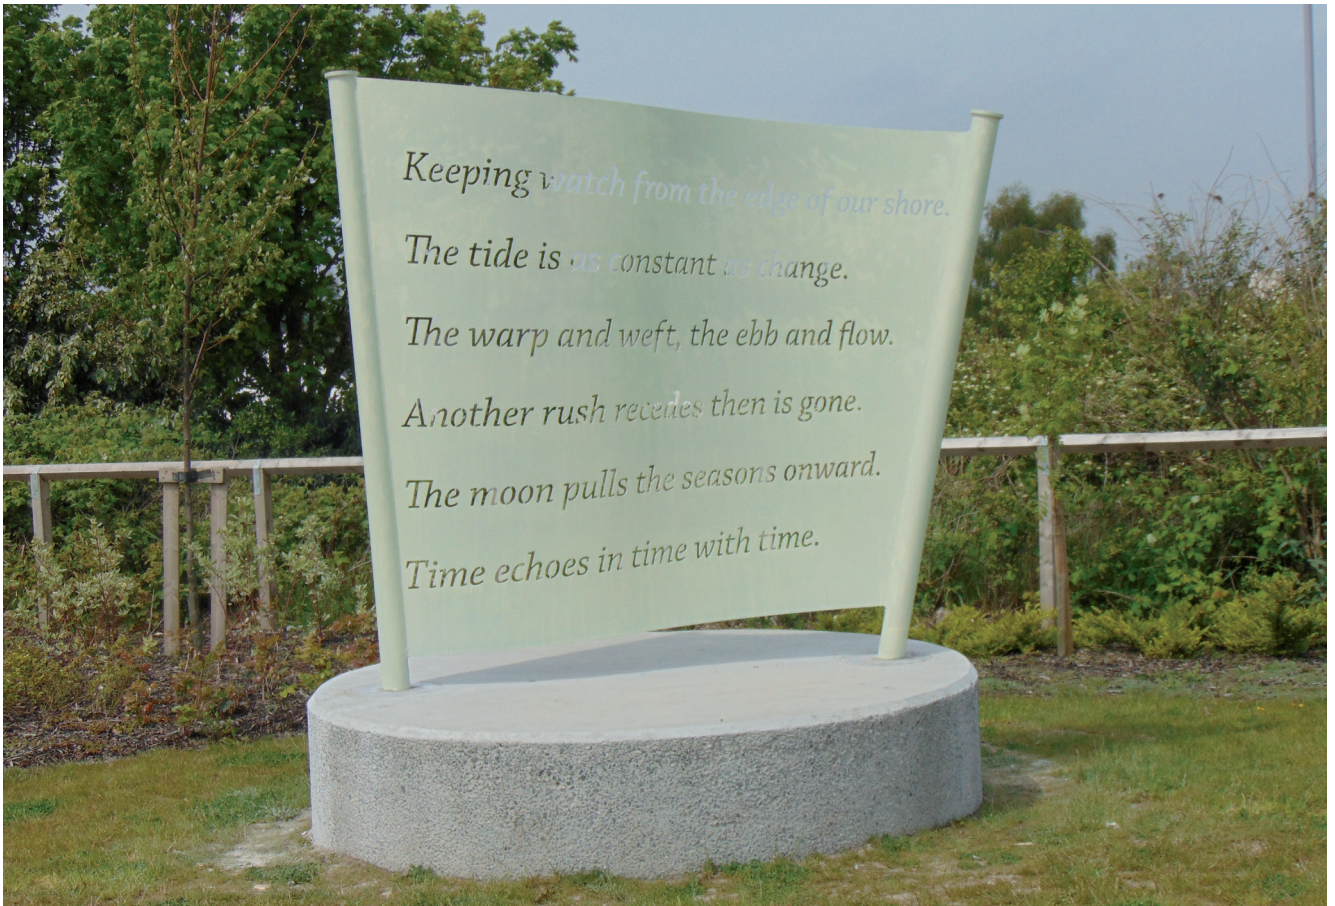

COO-VAR®

PAINTS, PRIMERS AND SPECIALISED COATINGS

Case Study: Debi Keable's City of Culture Sculpture

Project: Debi Keable's City of Culture sculpture

Products used: All Purpose primer, Luminous paint with a 2 pack clearcoat WB101

Product Functions: Coo-Var Luminous is a coating that glows in the dark for a limited time after exposure to light. Used to identify exits, doors, escape routes or steps when lights fail at night. Also suitable for theatrical effects. This product is especially useful in buildings with a large amount of people.